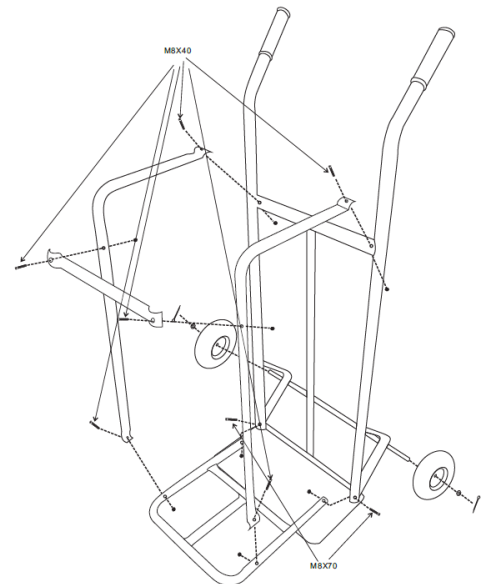

Français

• Caractéristiques techniques

Produit : Chariot à bûche

Charge maxi : 250 kg

Matière : Acier peint

Hauteur du diable : 120 cm

Peut transporter 25 bûches de 50cm de longueur

Surface au sol : 62 x 40 cm

English

- **Technical specifications**

Product: Log trolley

Maximum load: 250 kg

Material: Painted steel

Height of the trolley: 120 cm

Can carry 25 logs of 50cm length

Floor area: 62 x 40 cm

Wheel diameter: Ø 260 mm

Inflating pressure: 2bar

Wheel material: metal

Removable log holder hoops

- **Precautions for use**

This trolley should only be used by adults or by children under supervision. Children under 8 years of age should not use this product. Be careful when handling this product, its weight can make it difficult to handle and cause injury. Always use this product with care and caution. Do not allow this product to be used by persons with severe physical or mental impairments. Always be alert when using this trolley and use appropriate safety equipment.

Español

- **Especificaciones técnicas**

Producto: Carro de troncos

Carga máxima: 250 kg

Material: Acero pintado

Altura del carro: 120 cm

Puede transportar 25 troncos de 50 cm de longitud

Superficie del suelo: 62 x 40 cm